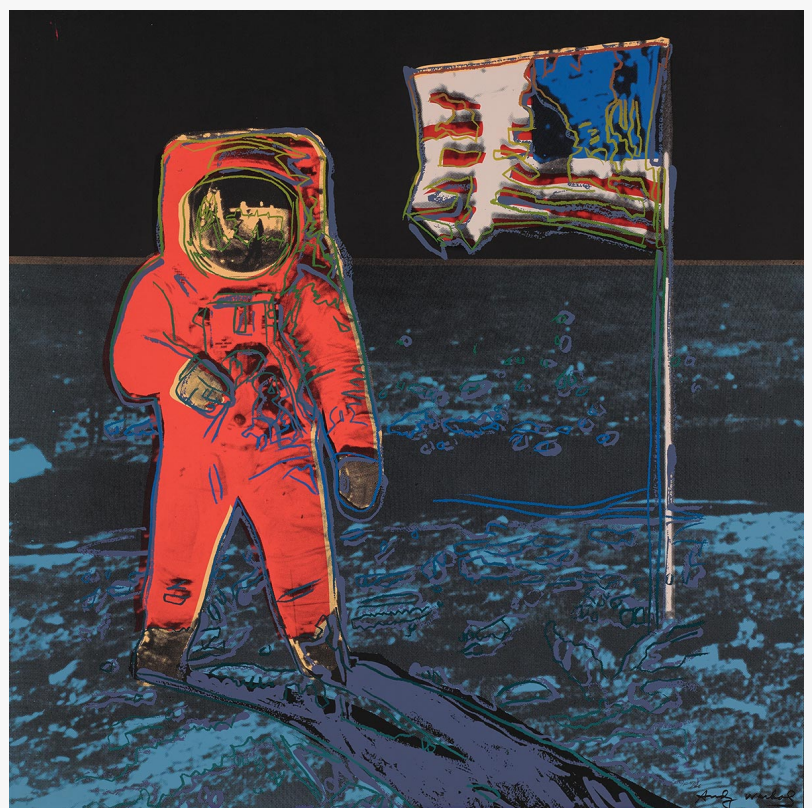

# Chalk & Vermilion Fine Art Unveils 'Landscapes', an Unparalleled Collection of 20th and 21st Century Masterworks

*Gallery's Second Exhibition of the Season Features Unique and Original Works by Picasso, Warhol, Dalí, Murakami, Muniz, Haring, and Basquiat*

Gallery's Second Exhibition of the Season Features Unique and Original Works by Picasso, [Warhol](#), Dalí, [Murakami](#), Muniz, Haring, and [Basquiat](#)

Landscapes, observed and imagined, serve as the connective tissue for C&V's latest exhibition. Whether revealing nature, cities, travel, water, monuments or the atmosphere itself, the 20 curated works showcase each artist's unique vision and expression.

Salvador Dalí Fleurs, Pastèque et Poire Dans un Paysage Ampurdanais, 1966  
1966 gouache, watercolor, brush and ink, felt-tip pen and ballpoint  
on paper image size/ 15 x 22.5

This press release can be viewed online at: <http://www.einpresswire.com>