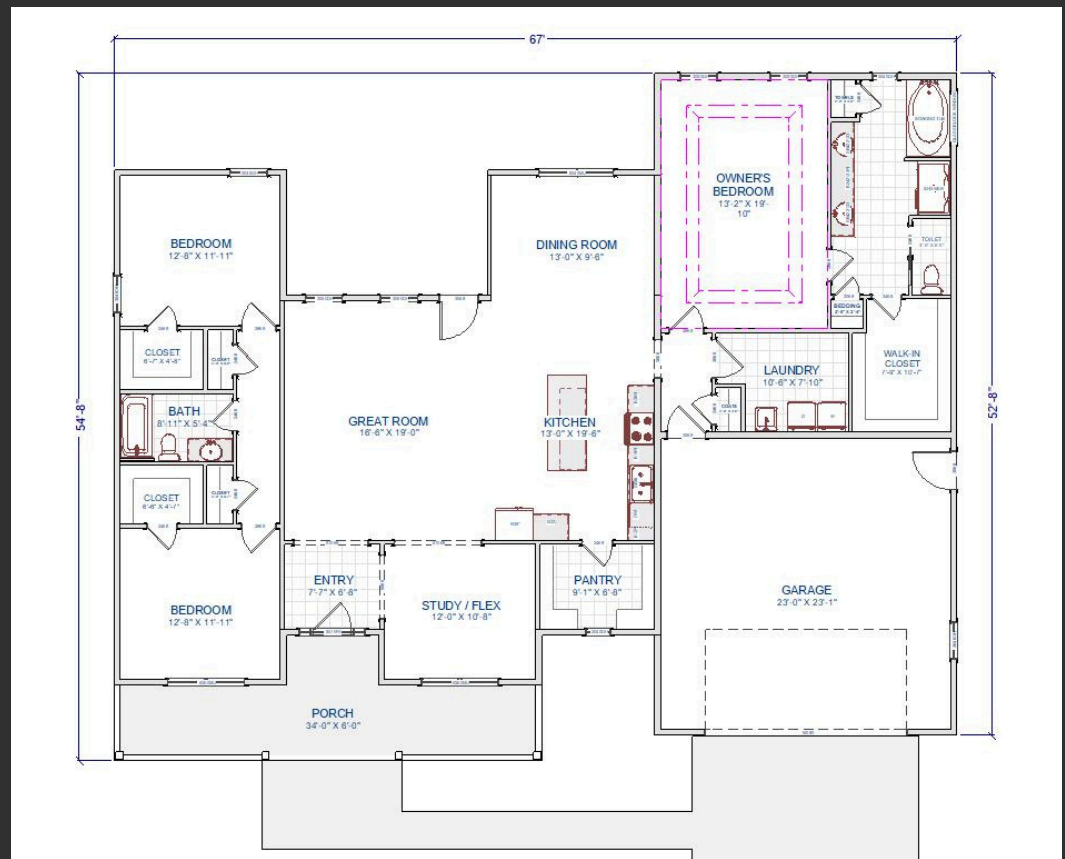

You will, love this home! The Ashley Meadow is an elegant single-level farmhouse with a split-bedroom design, open great room, and central kitchen. Private owner's suite, flexible study, and oversized garage combine comfort, efficiency, and everyday functionality with timeless curb appeal.

The Ashley Meadow

starting at

\$399,900

- ✓ 3 bedrooms
- ✓ 2-car garage
- ✓ 2,241 sq. ft.
- ✓ 2 baths

START CUSTOMIZING THIS HOME TODAY!

419.871.4845

toledocustomhomes.com

consultwith@toledocustomhomes.com