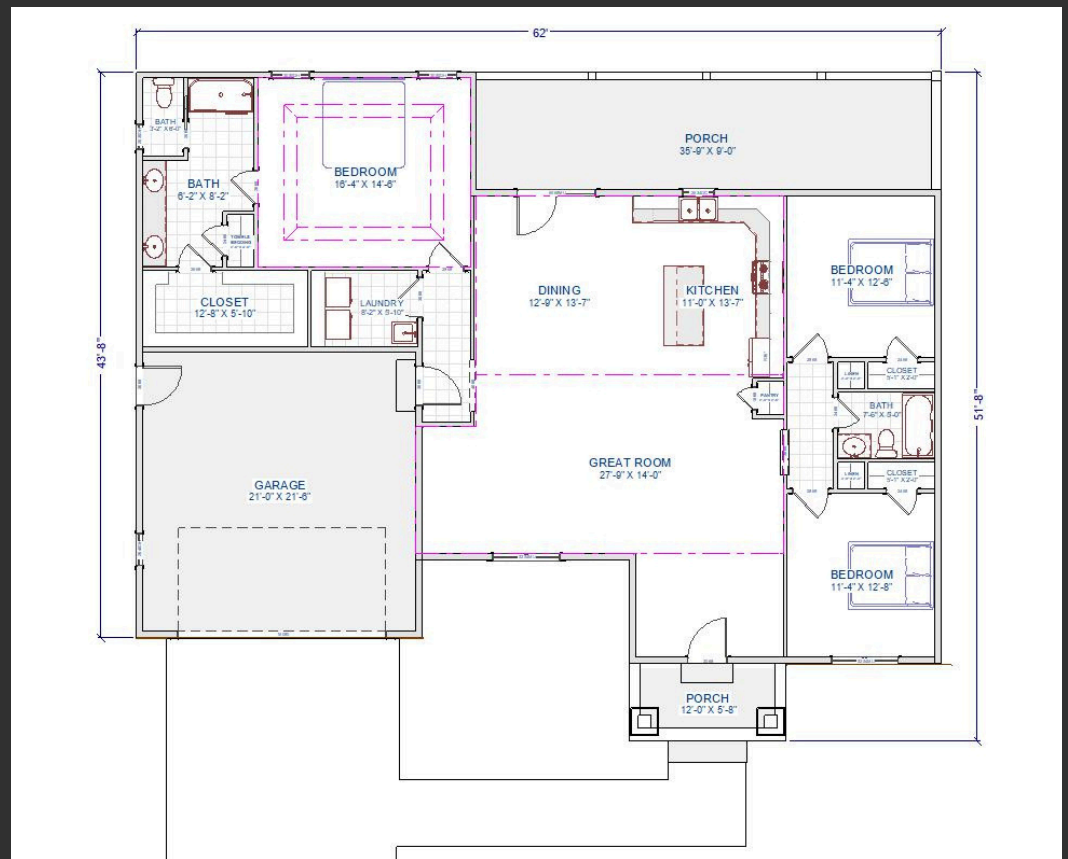

Designed for effortless living, The Heartland is an inviting open-concept home that blends warmth and function.

A private owner's suite offers quiet retreat, while spacious gathering areas, a welcoming porch and a thoughtful layout create comfort, connection and everyday livability.

# The Heartland

starting at

**\$364,900**

- ✓ 3 bedrooms
- ✓ 2-car garage
- ✓ 1,858 sq. ft.
- ✓ 2 baths

START CUSTOMIZING THIS HOME TODAY!

419.871.4845

toledocustomhomes.com

consultwith@toledocustomhomes.com