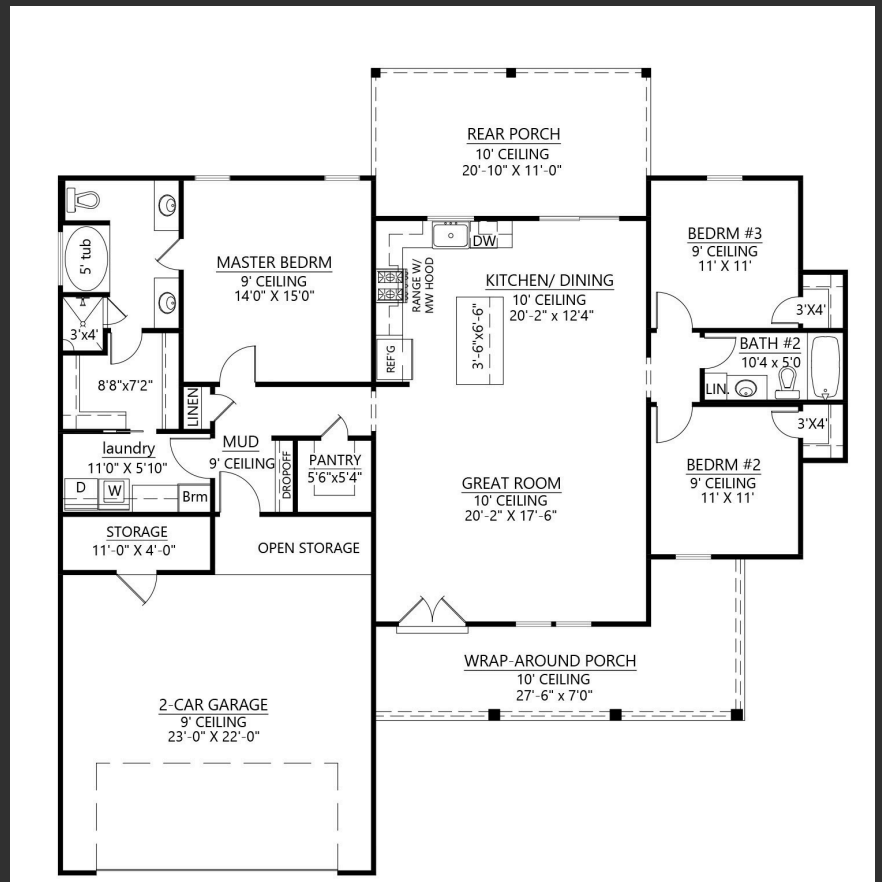

The Rebecca blends timeless farmhouse charm with modern livability, featuring an open-concept great room, spacious kitchen, and private owner's suite. Thoughtful details like a wrap-around porch, rear outdoor living, and functional mudroom create effortless comfort for both living and entertaining.

The Rebecca

starting at

\$329,900

- ✓ 3 bedrooms
- ✓ 2-car garage
- ✓ 2,241 sq. ft.
- ✓ 2 baths

START CUSTOMIZING THIS HOME TODAY!