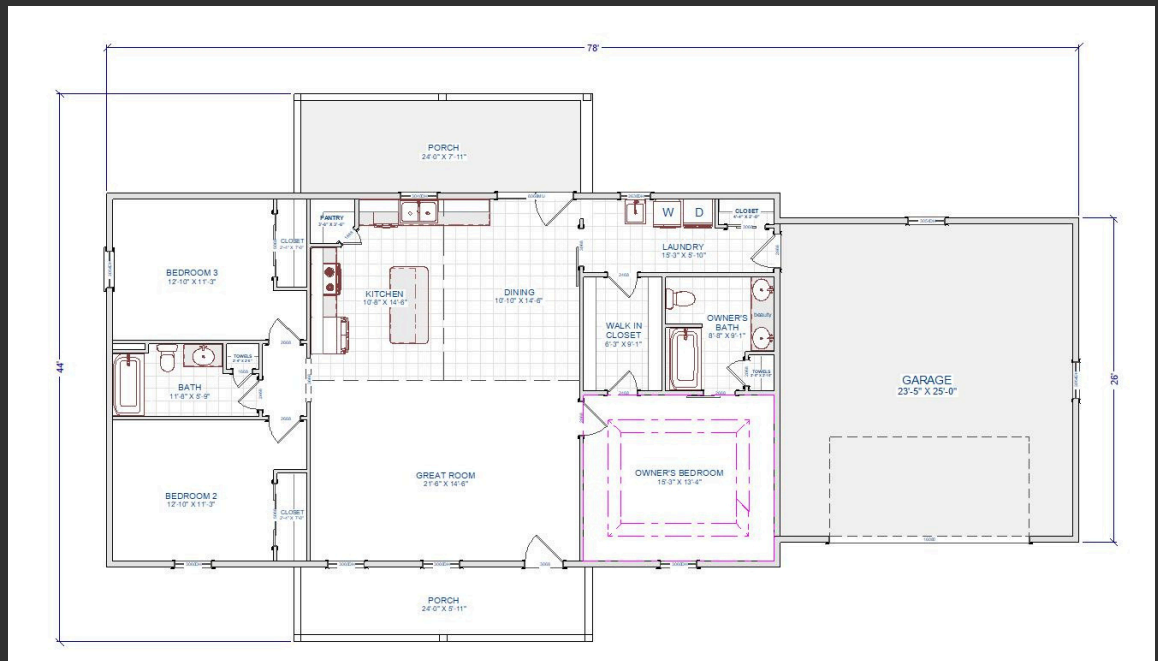

The Homestead is a modern barndominium blending rustic charm with refined living—open-concept great room, chef’s kitchen, and private owner’s suite. Expansive porches invite outdoor living, while spacious bedrooms and attached garage deliver comfort, function, and timeless country appeal.

The Homestead

starting at

\$309,900

- ✓ 3 bedrooms
- ✓ 2-car garage
- ✓ 1,621 sq. ft.
- ✓ 2 full baths

START CUSTOMIZING THIS HOME TODAY!