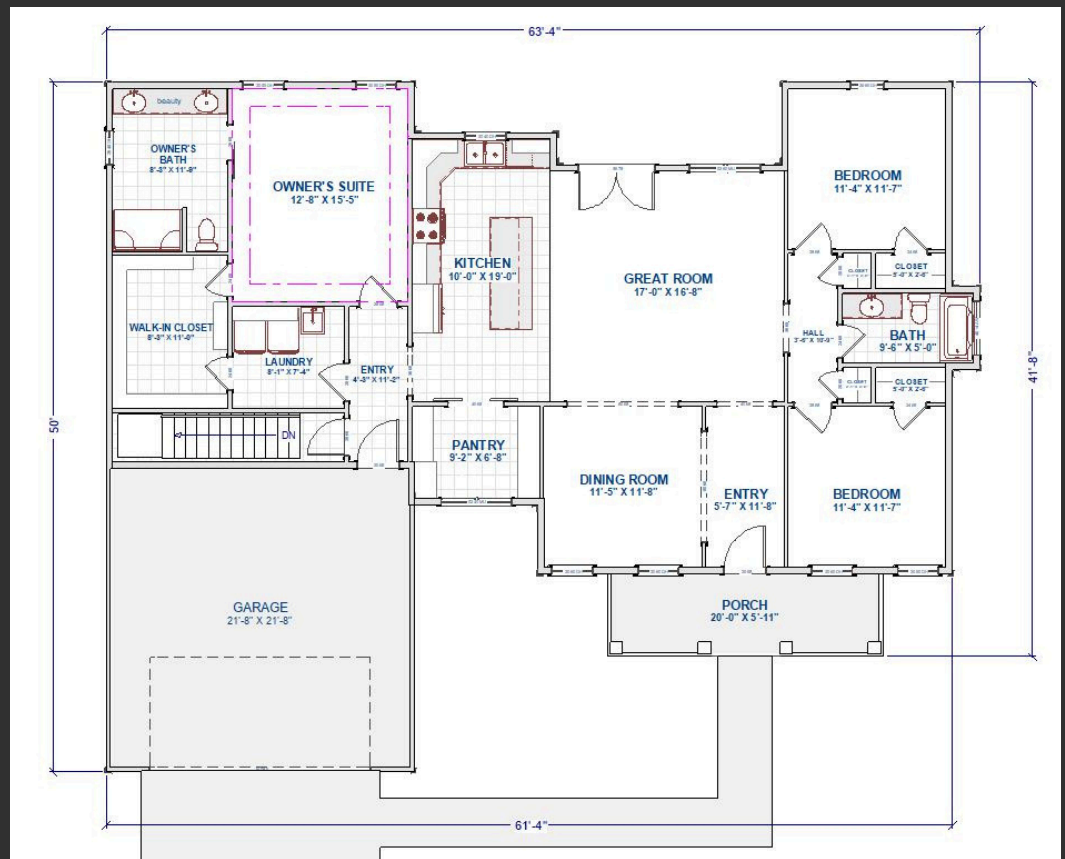

The Perry is a charming modern farmhouse with open-concept living, private owner's suite, and spacious kitchen with an extra large pantry overlooking a bright great room. Inviting front porch and rear outdoor living possibilities create effortless comfort, style, and everyday livability.

The Perry

starting at

\$349,900

- ✓ 3 bedrooms
- ✓ 2-car garage
- ✓ 1,849 sq. ft.
- ✓ 2 baths

START CUSTOMIZING THIS HOME TODAY!