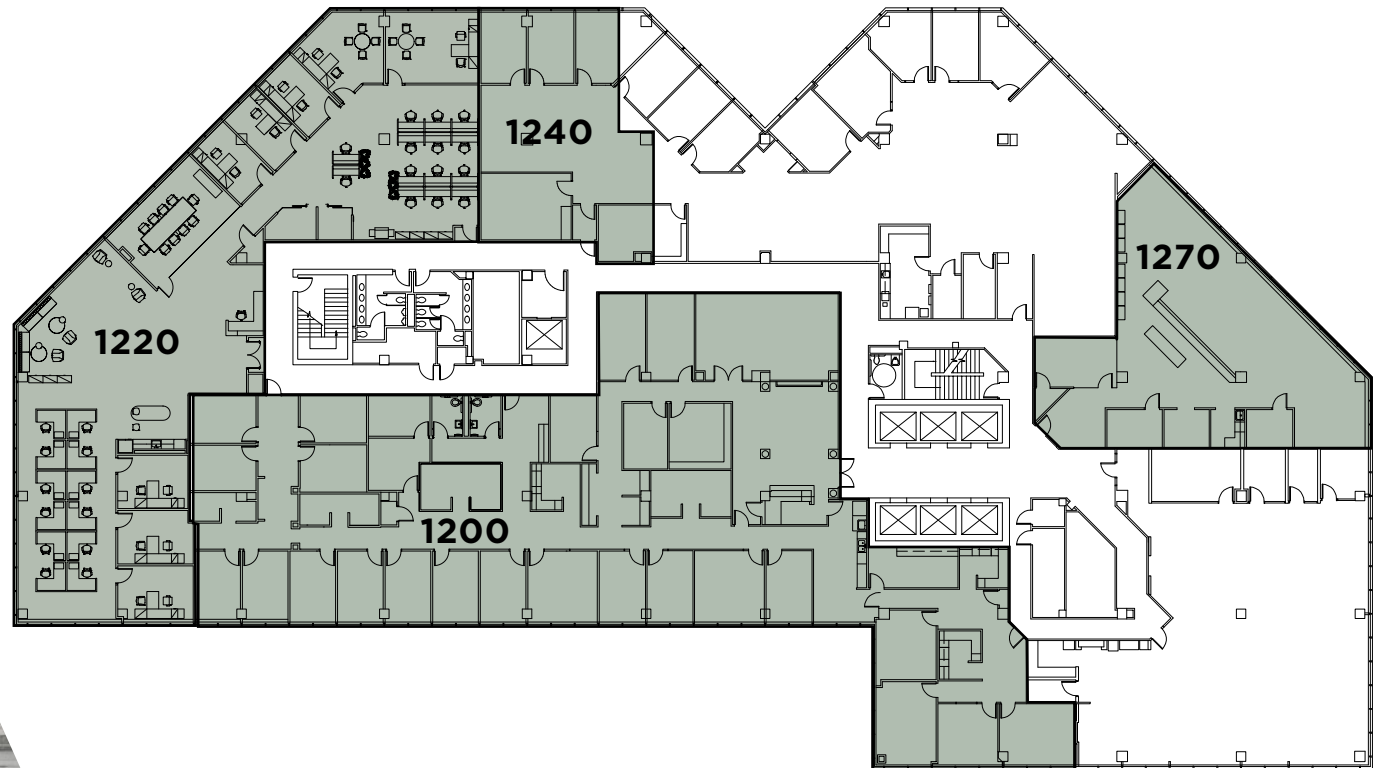

12TH FLOOR AVAILABILITIES

SUITE 1200: **12,746*** RSF
AVAILABLE: 8/1/2026

SUITE 1220: **7,610*** RSF
AVAILABLE: IMMEDIATELY
SPEC SUITE

360
VIEW
SUITE 1220
VIRTUAL TOUR

SUITE 1240: **1,982*** RSF
AVAILABLE: IMMEDIATELY

SUITE 1270: **3,237** RSF
AVAILABLE: 4/1/2026

*CONTIGUOUS TO 22,338 RSF

SPEC SUITE

SUITE 1220