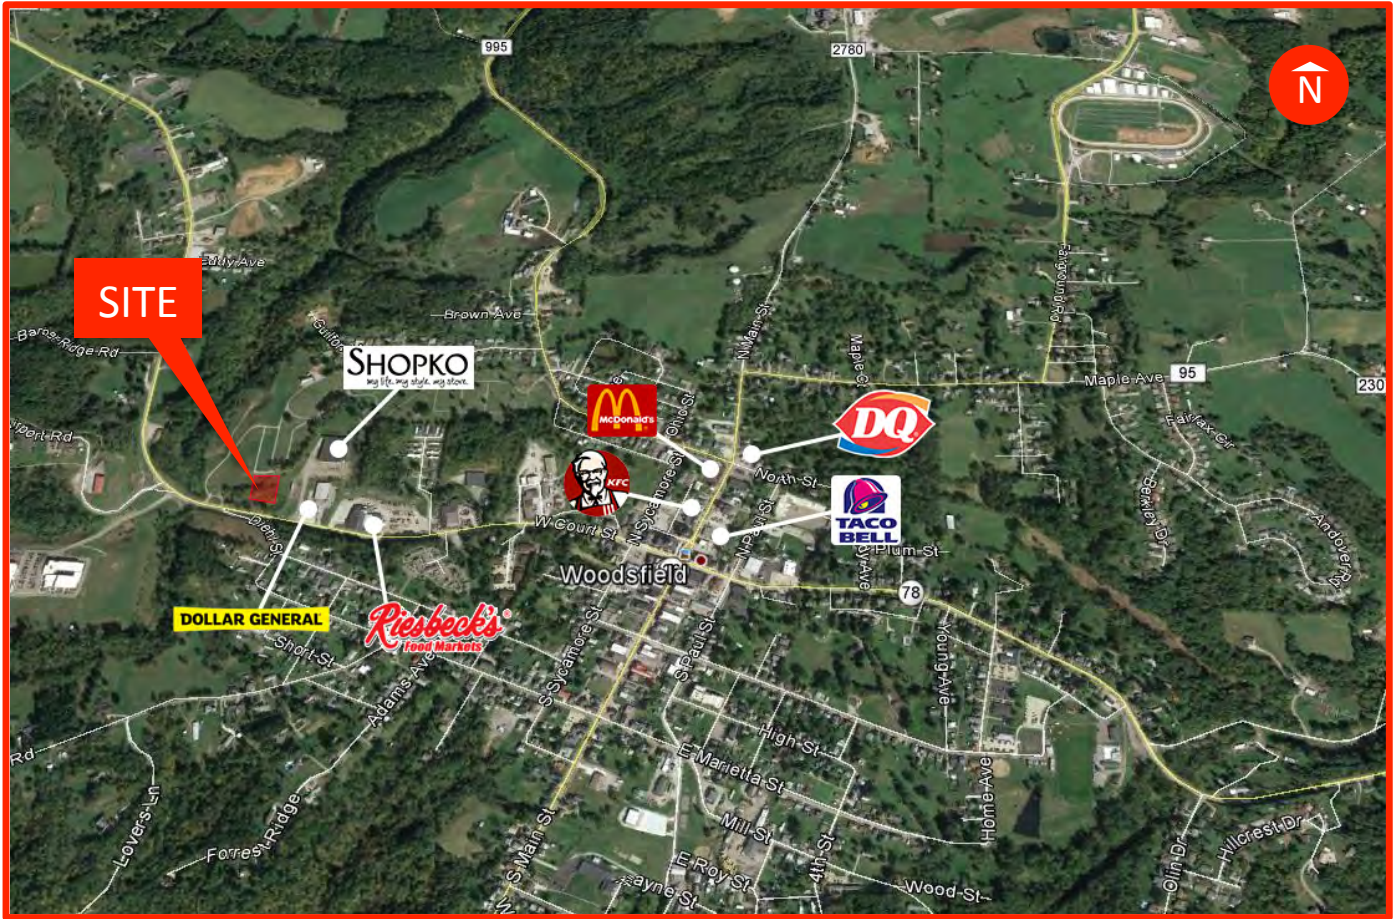

AVAILABLE:
354 Lewisville Rd
Woodsfield, OH 43793

Location Overview:

- Acres: 0.72
- Located next to Shopko and Dollar General
- Near Riesbeck’s Food Mart

For more information, contact:

Jeff Mattingly
O: (614) 410-0300
C: (614) 403-8006
jeff_mattingly68@hotmail.com

7870 Olentangy River Rd.
 Suite 300
 Columbus, OH 43235
www.cardinal-commercial.com

DEMOGRAPHICS	1 Mile	3 Mile	5 Mile
Total Population:	2,454	3,261	4,341
Total Households:	1,083	1,423	1,872
Med. Household Income:	\$34,636	\$36,232	\$38,343

Location Highlights:

- County seat of Monroe County

TRAFFIC COUNTS:

- Approx. 10,000 ADT

The information contained herein has been obtained through sources deemed reliable but cannot be guaranteed as to its accuracy. Any information of special interest should be obtained through independent verification.