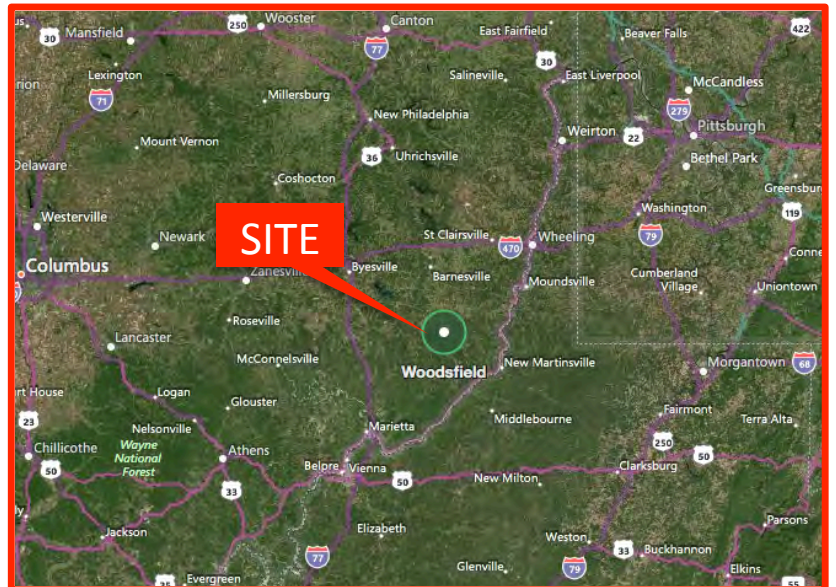

AVAILABLE:
354 Lewisville Rd
Woodsfield, OH 43793

Location Overview:

- Acres: 0.72
- Located next to Shopko and Dollar General
- Near Riesbeck’s Food Mart

For more information, contact:

Jeff Mattingly
O: (614) 410-0300
C: (614) 403-8006
jeff_mattingly68@hotmail.com

Location Highlights:

- County seat of Monroe County

TRAFFIC COUNTS:

- Approx. 10,000 ADT

The information contained herein has been obtained through sources deemed reliable but cannot be guaranteed as to its accuracy. Any information of special interest should be obtained through independent verification.