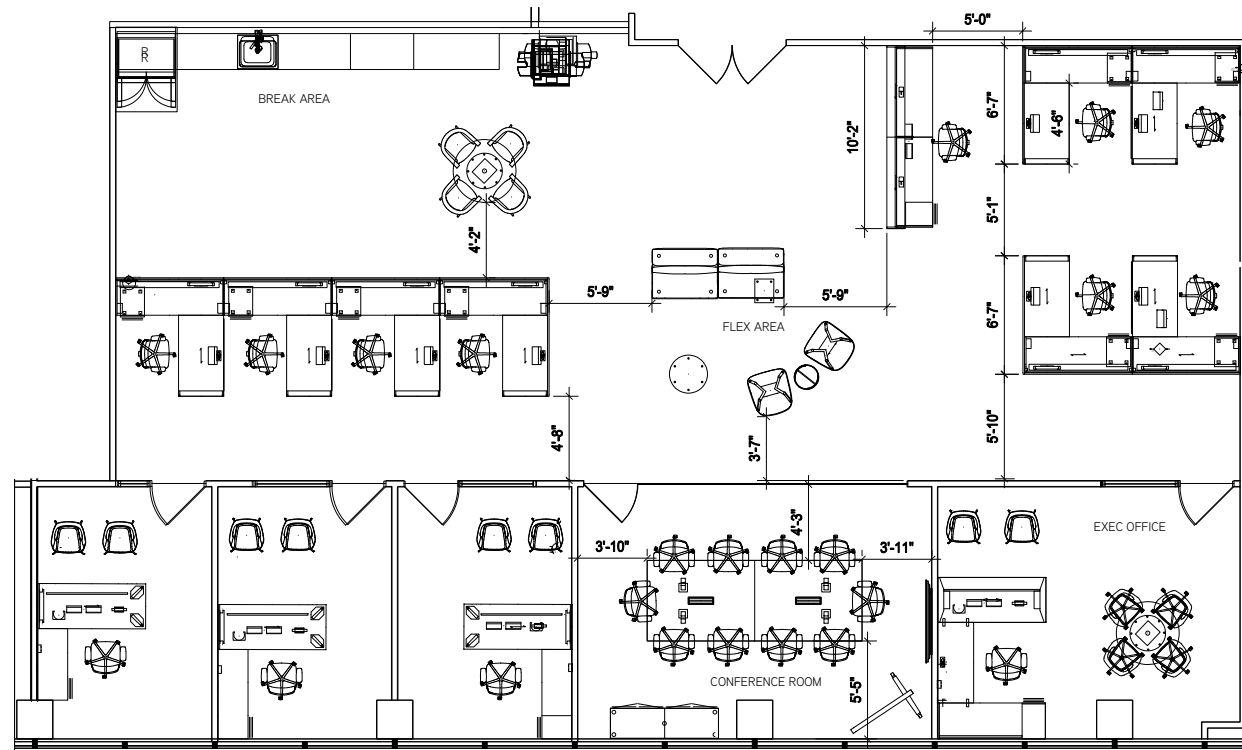

SUITE 955

SUITE 955

3,051
RSF

VACANT
Status

DESCRIPTION

Move-in Ready Spec Suite! Double door entry, 4 private offices, conference room, open-style break area & open office. Fully furnished.