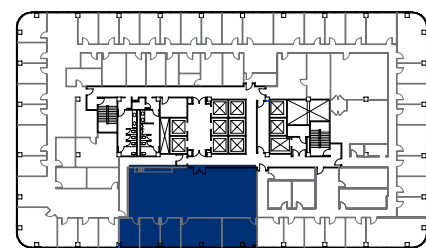

SUITE 955

SUITE 955

3,051
RSF

VACANT
Status

DESCRIPTION

Move-in Ready Spec Suite! Double door entry, 4 private offices, conference room, open-style break area & open office. Fully furnished.