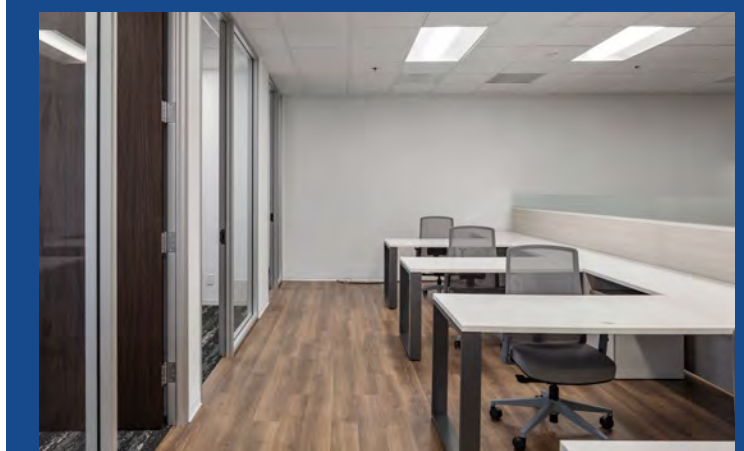

SUITE 955

SUITE 955

3,051
RSF

VACANT
Status

DESCRIPTION

Move-in Ready Spec Suite! Double door entry, 4 private offices, conference room, open-style break area & open office. Fully furnished.