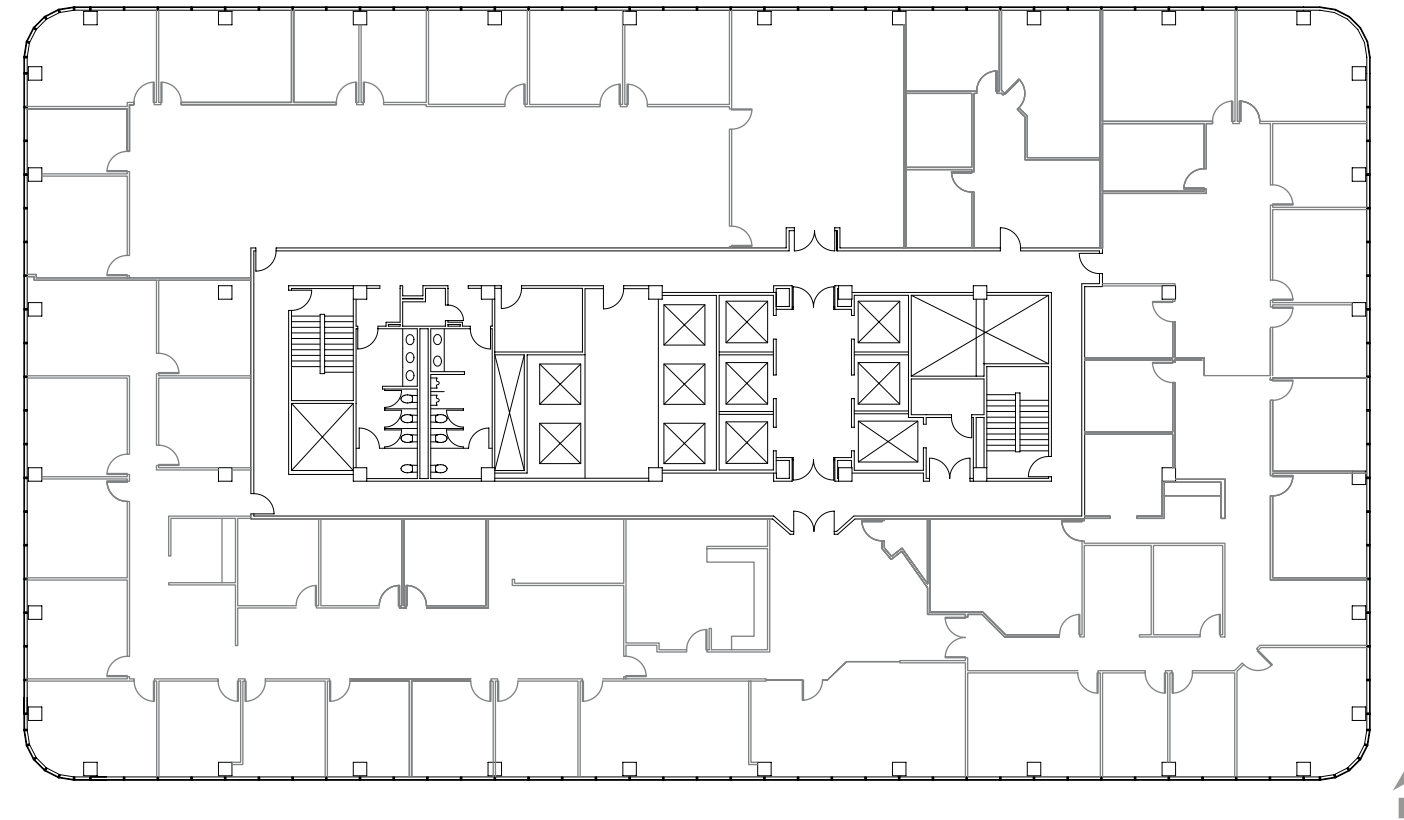

SUITE 1350

SUITE 1400

22,784
RSF

VACANT
Status

DESCRIPTION
Full floor opportunity.
Existing dense office
buildout with good views.