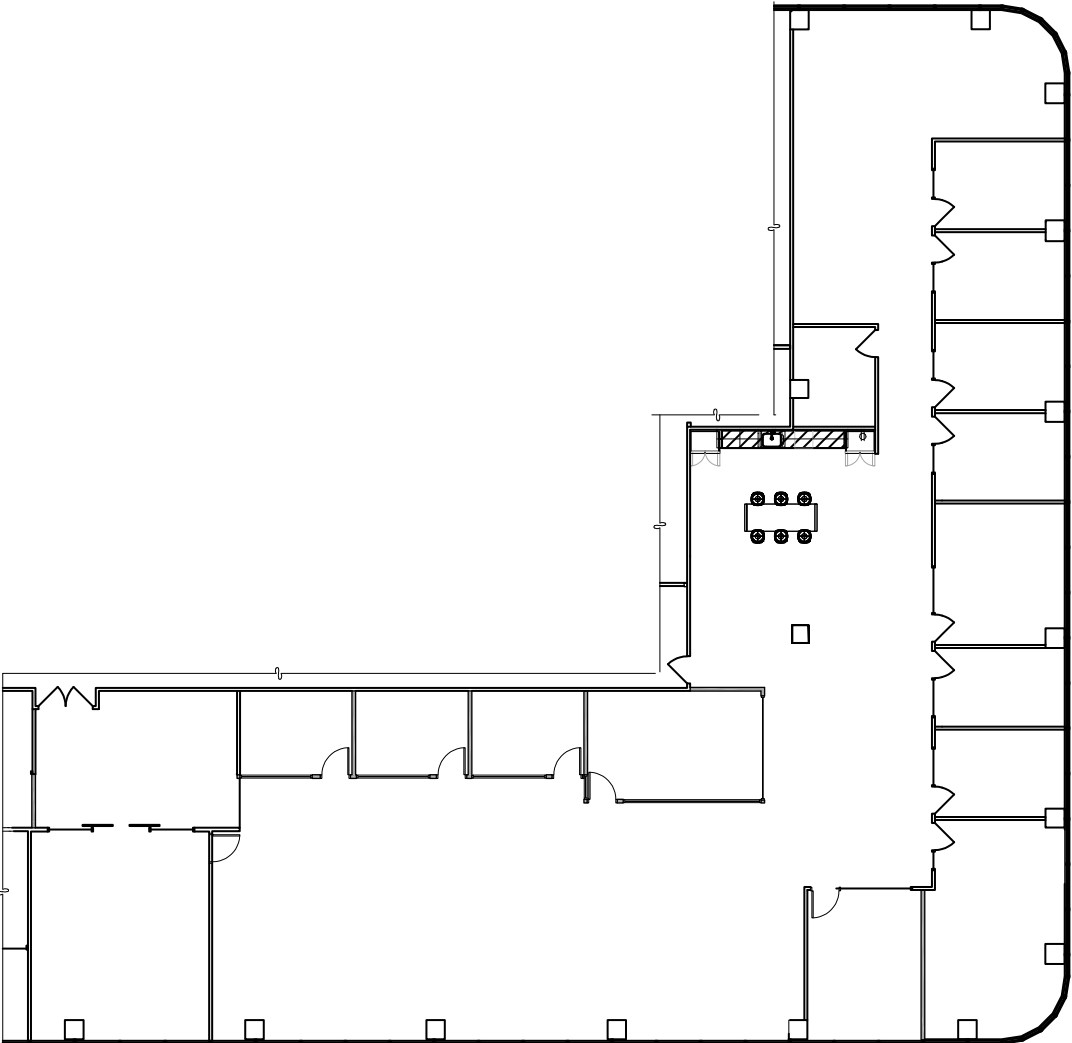

# SUITE 1000

**8,592**  
RSF

**VACANT**  
Status

### DESCRIPTION

Creative Move-In Ready Spec Suite!  
Contiguous with Suite 1050.

## SUITE 1000