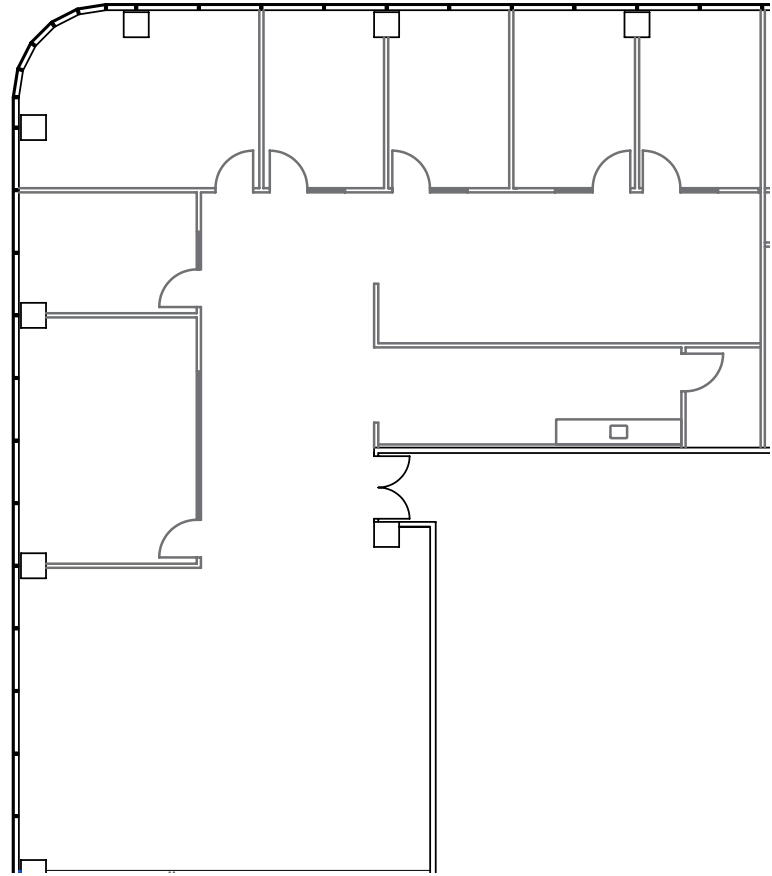

SUITE 530

SUITE 540

1,534 **VACANT**
RSF Status

DESCRIPTION
Available 3/1/2023. Contiguous with suites 515, 520, and 530.

3,935 **VACANT**
RSF Status

DESCRIPTION
Perimeter private offices, conference room, kitchenette and open area. Contiguous with suites 515, 520, and 540.