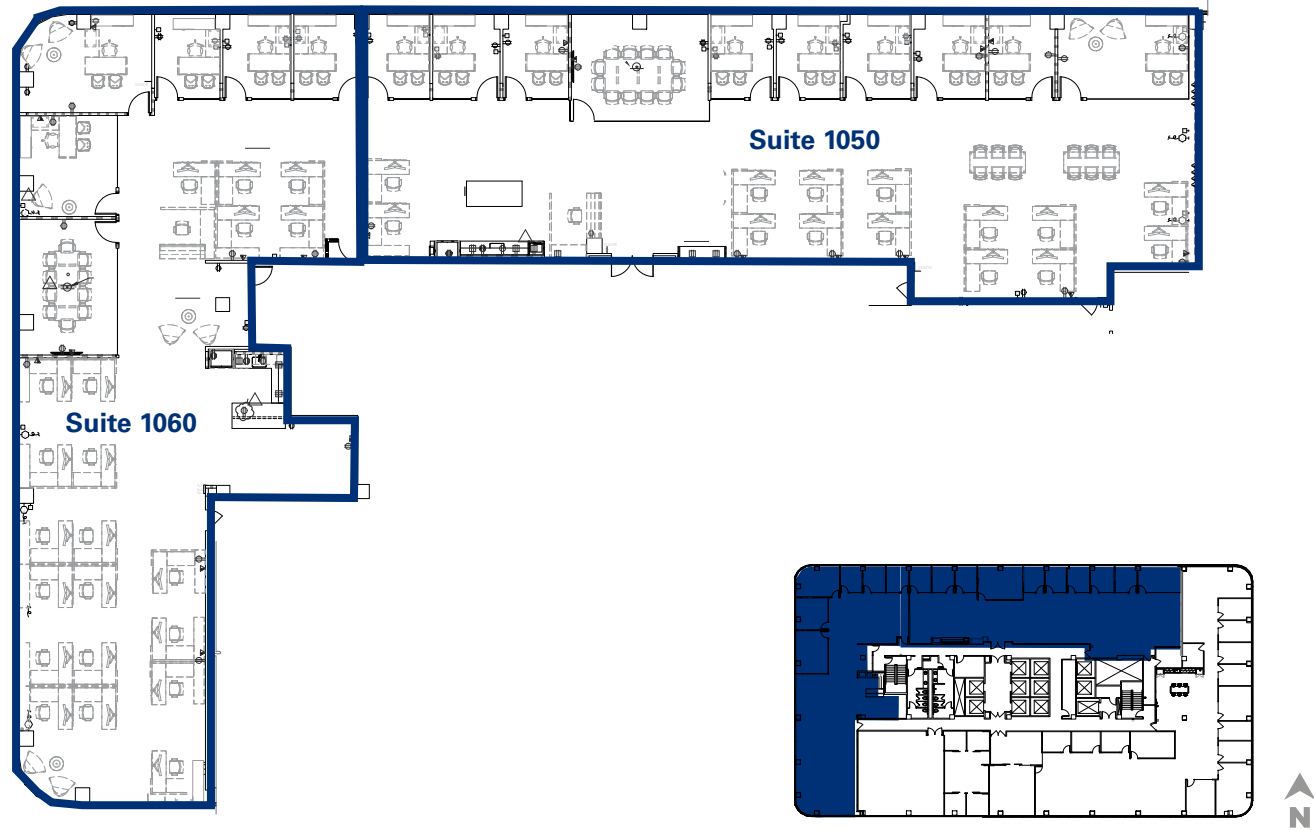

SUITE 1050 & 1060

SUITE NO.	RSF	STATUS	DESCRIPTION
Suite 1050	6,132	Vacant	Spec Suite. Double door entrance off elevator lobby, efficient office buildout of 8 window line private offices, 2 conference rooms, kitchen and open area.
Suite 1060	5,653	Vacant	Spec Suite with 5 window line private offices, conference room, kitchen and open area with West facing views.

SUITE 1050