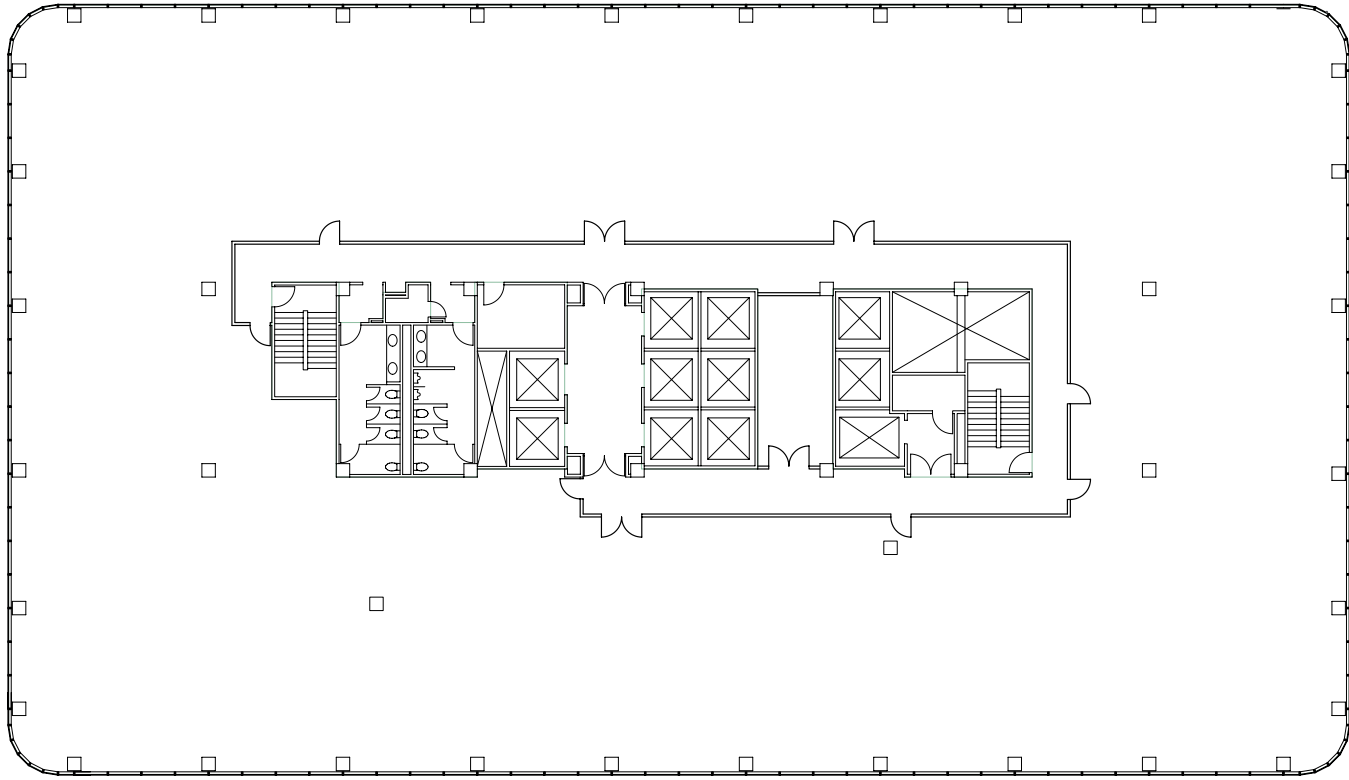

SUITE 570

SUITE 700

2,334

RSF

VACANT

Status

DESCRIPTION

Corner suite, shell condition with creative potential

22,978

RSF

VACANT

Status

DESCRIPTION

White box full floor opportunity.