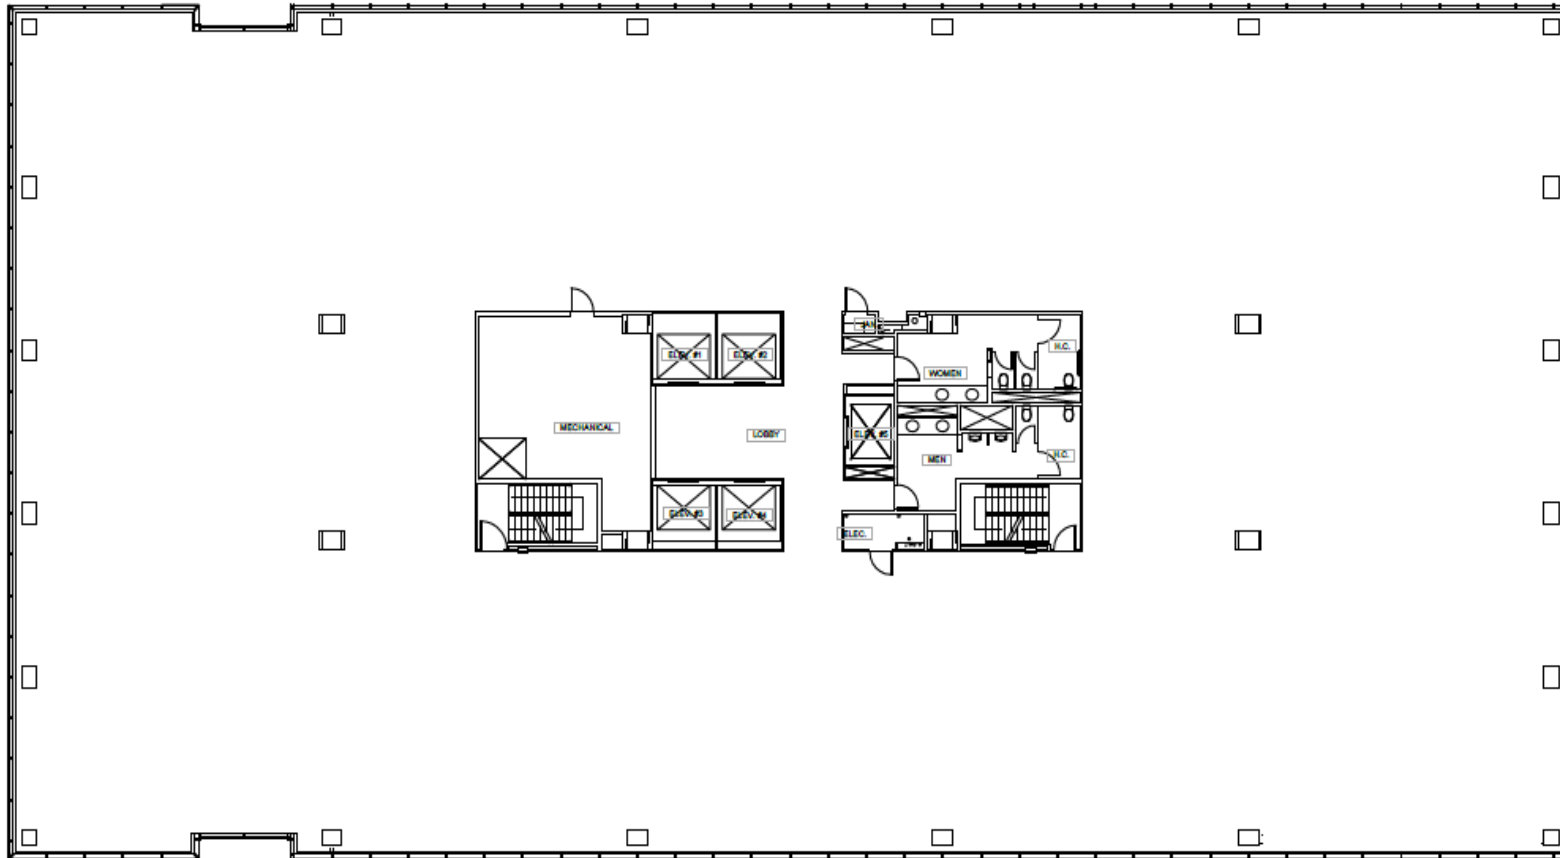

SAMPLE FLOOR PLAN

22,898 RSF

FOR LEASING INFORMATION

Doug Little 713.272.1284 / Doug.Little@transwestern.com

David Baker 713.407.8701 / David.Baker@transwestern.com

Kelli Gault

713.410.1220 / Kelli.Gault@transwestern.com