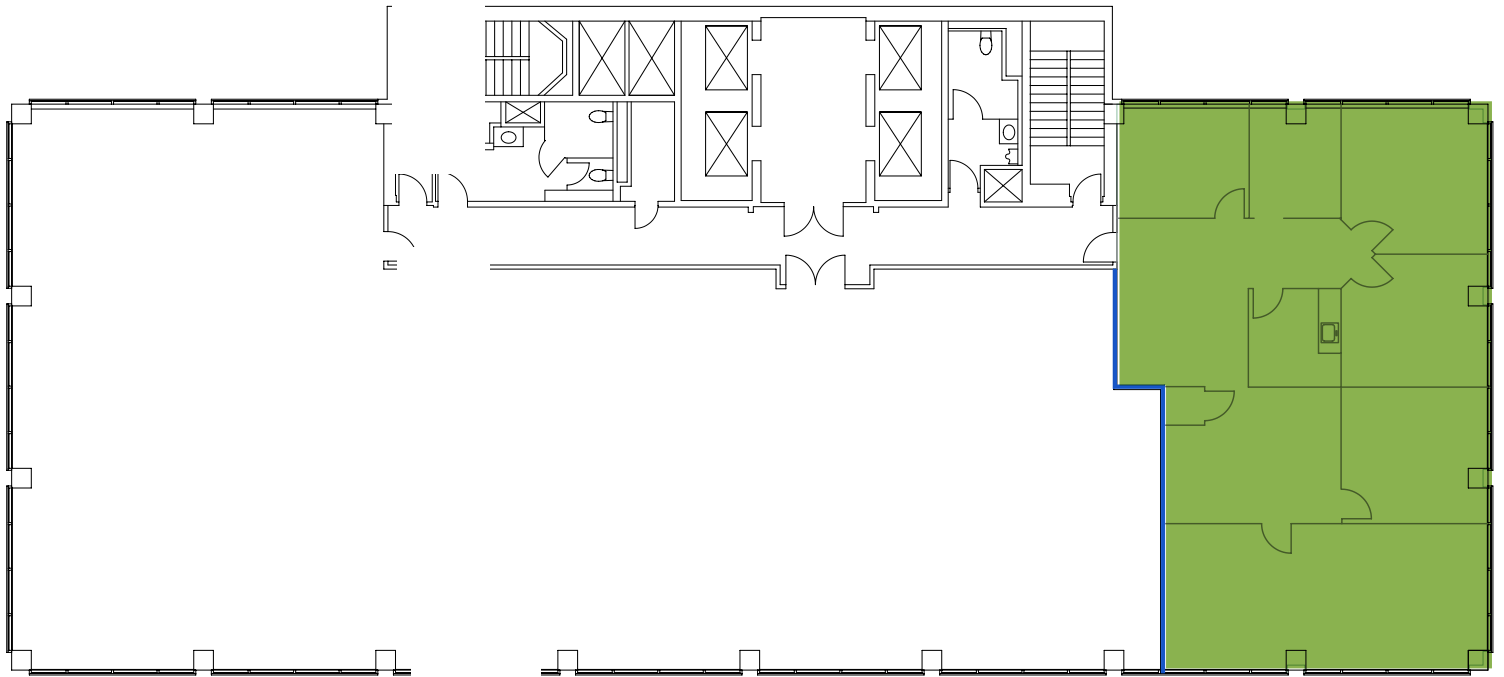

SUITE 905

2,534
RSF

VACANT
Status

DESCRIPTION

Window-lined perimeter private offices and conference room with kitchenette and open area.